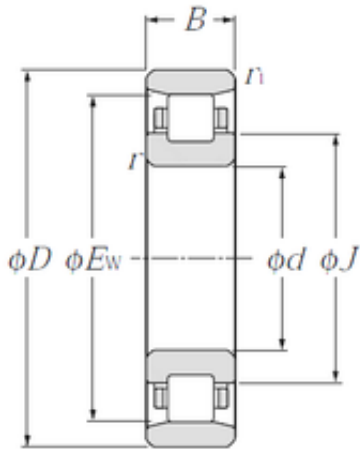

# BEARINGS ACCESSORIES IMPORTED LTD

25 mm x 62 mm x 24 mm CYSD N2305E  
cylindrical roller bearings

Bearing No. N2305E

Size	25x62x24 mm
Bore Diameter	25 mm
Outer Diameter	62 mm
Width	24 mm
d	25 mm
D	62 mm
B	24 mm
C	24 mm
Weight	0,355 Kg
Basic dynamic load rating (C)	54,5 kN
Basic static load rating (C0)	53,2 kN
(Grease) Lubrication Speed	9000 r/min

N2305E Bearing 2D drawings and 3D CAD models