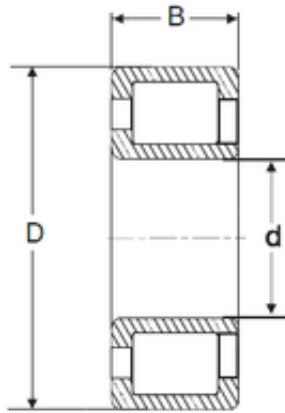

BEARINGS ACCESSORIES IMPORTED LTD

45 mm x 100 mm x 36 mm SIGMA NJG 2309
VH cylindrical roller bearings

Bearing No. NJG 2309 VH

Size	45x100x36 mm
Bore Diameter	45 mm
Outer Diameter	100 mm
Width	36 mm
d	45 mm
D	100 mm
B	36 mm
C	36 mm

NJG 2309 VH Bearing 2D drawings and 3D CAD models