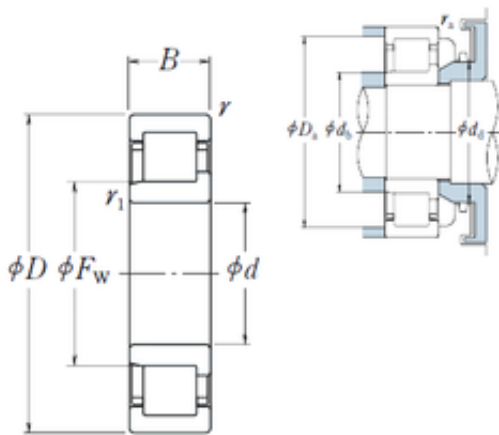

BEARINGS ACCESSORIES IMPORTED LTD

45 mm x 100 mm x 36 mm NSK NJ2309 ET
cylindrical roller bearings

Bearing No. NJ2309 ET

Size	45x100x36 mm
Bore Diameter	45 mm
Outer Diameter	100 mm
Width	36 mm
d	45 mm
Fw	58,5 mm
D	100 mm
B	36 mm
C	36 mm
r min.	1,5 mm
r1 min.	1,5 mm
da min.	53 mm
db max.	56 mm
db min	53 mm
ra max.	1,5 mm
rb max.	1,5 mm
Db max	92 mm
Weight	1,28 Kg
Basic dynamic load rating (C)	137 kN
Basic static load rating (C0)	153 kN
(Grease) Lubrication Speed	5 300 r/min

NJ2309 ET Bearing 2D drawings and 3D CAD models