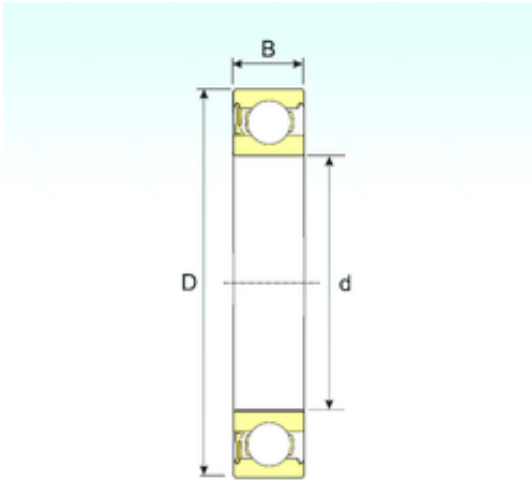

## BEARINGS ACCESSORIES IMPORTED LTD

75 mm x 115 mm x 20 mm ISB 6015-RZ deep groove ball bearings

Bearing No. 6015-RZ

Size	75x115x20 mm
Bore Diameter	75 mm
Outer Diameter	115 mm
Width	20 mm
d	75 mm
D	115 mm
B	20 mm
C	20 mm
Weight	0,64 Kg
Basic dynamic load rating (C)	40,77 kN
Basic static load rating (C0)	32,83 kN

6015-RZ Bearing 2D drawings and 3D CAD models