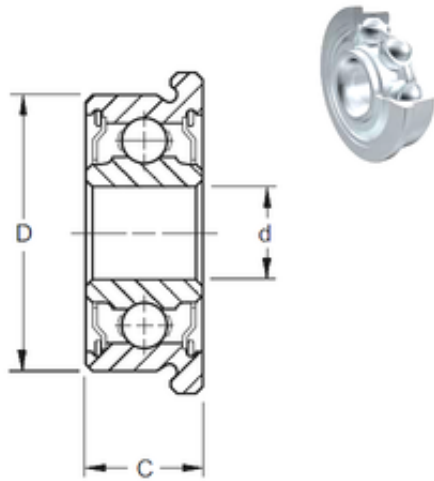

BEARINGS ACCESSORIES IMPORTED LTD

7 mm x 14 mm x 5 mm ZEN SF687-2Z deep groove ball bearings

Bearing No. SF687-2Z

Size	7x14x5 mm
Bore Diameter	7 mm
Outer Diameter	14 mm
Width	5 mm
d	7 mm
D	14 mm
B	5 mm
C	5 mm
Basic dynamic load rating (C)	1,173 kN
Basic static load rating (C0)	0,513 kN

SF687-2Z Bearing 2D drawings and 3D CAD models