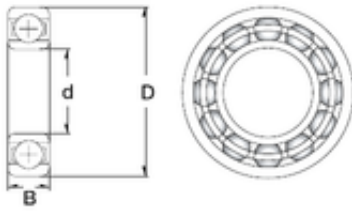

BEARINGS ACCESSORIES IMPORTED LTD

7 mm x 14 mm x 5 mm ZEN 687-2RS deep groove ball bearings

Bearing No. 687-2RS

Size	7x14x5 mm
Bore Diameter	7 mm
Outer Diameter	14 mm
Width	5 mm
d	7 mm
D	14 mm
B	5 mm
C	5 mm
Basic dynamic load rating (C)	1,173 kN
Basic static load rating (C0)	0,513 kN

687-2RS Bearing 2D drawings and 3D CAD models