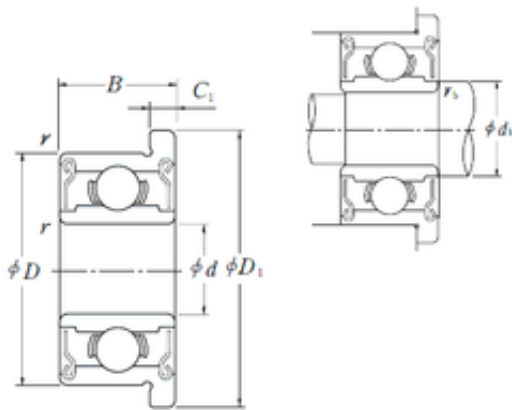

BEARINGS ACCESSORIES IMPORTED LTD

7 mm x 14 mm x 5 mm ISO F687-2RS deep groove ball bearings

Bearing No. F687-2RS

| | |
|----------------|-----------|
| Size | 7x14x5 mm |
| Bore Diameter | 7 mm |
| Outer Diameter | 14 mm |
| Width | 5 mm |
| d | 7 mm |
| D | 14 mm |
| D1 | 16 mm |
| B | 5 mm |
| r min. | 0,15 mm |
| C1 | 1,1 mm |

F687-2RS Bearing 2D drawings and 3D CAD models