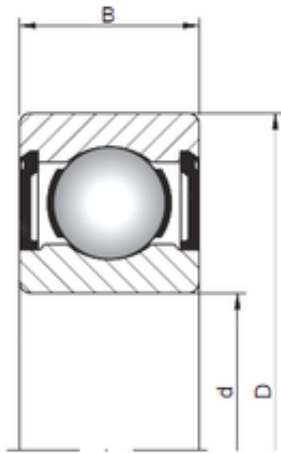

BEARINGS ACCESSORIES IMPORTED LTD

7 mm x 14 mm x 5 mm Loyal 618/7 ZZ deep groove ball bearings

Bearing No. 618/7 ZZ

Size	7x14x5 mm
Bore Diameter	7 mm
Outer Diameter	14 mm
Width	5 mm
d	7 mm
D	14 mm
B	5 mm
C	5 mm
Weight	0,0022 Kg
Basic dynamic load rating (C)	0,956 kN
Basic static load rating (C0)	0,4 kN
(Grease) Lubrication Speed	37000 r/min

618/7 ZZ Bearing 2D drawings and 3D CAD models